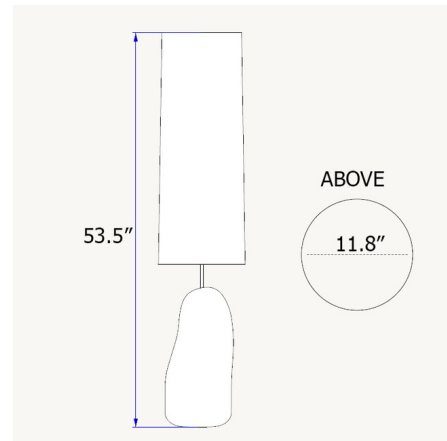

Description

The Hebe Large Table Lamp is a hand sculpted lamp with a fluid silhouette that takes inspiration from nature and has a feminine note. The base has an organic feel that is rough, but calming at the same time. Includes a dimmer on the cord. Suitable for use on the floor or tabletop.

Shown in off white / natural

Specifications

COLOR Natural
BODY FINISH Off White
WATTAGE 15W
DIMMER Included
DIMENSIONS 11.8\"W x 53.5\"H
BULB NOT INCLUDED 1 x A19/Medium (E26)/15W/120V LED
COUNTRY OF ORIGIN China