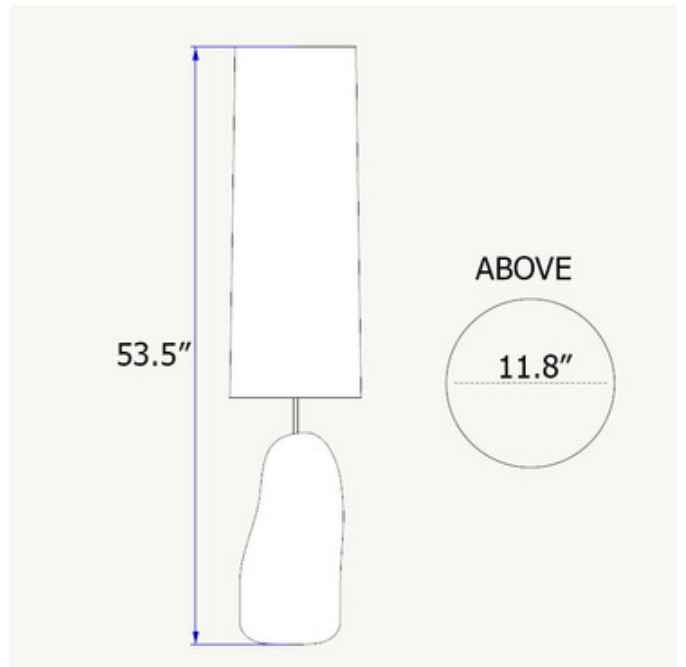

COMPANY

PROJECT

FIXTURE TYPE

APPROVED BY

DATE