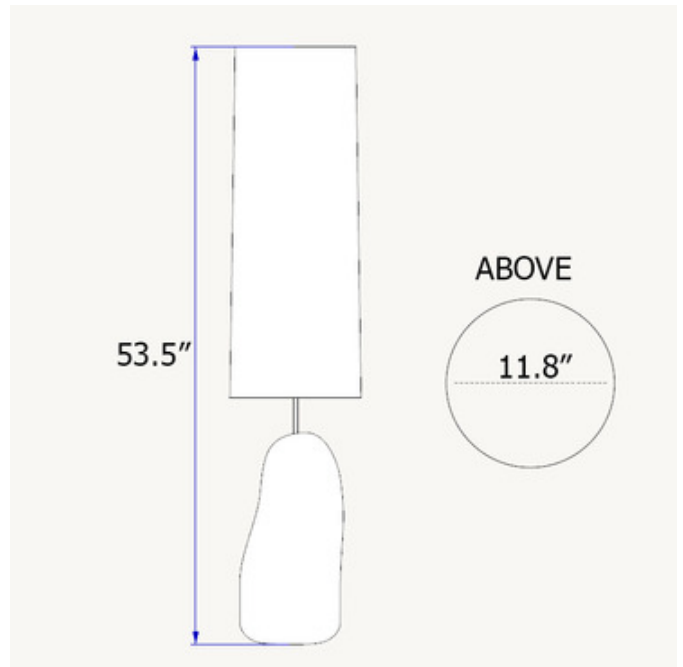

BRAND

Ferm Living

DESCRIPTION

The Hebe Large Table Lamp is a hand sculpted lamp with a fluid silhouette that takes inspiration from nature and has a feminine note. The base has an organic feel that is rough, but calming at the same time. Includes a dimmer on the cord. Suitable for use on the floor or tabletop.

SHADE COLOR	Curry
BODY FINISH	Deep Blue
WATTAGE	15W
DIMMER	Included
DIMENSIONS	11.8"W x 53.5"H
BULB NOT INCLUDED	
LAMP	1 x A19/Medium (E26)/15W/120V LED

SPEC #

FRM1011155

COMPANY

PROJECT

FIXTURE TYPE

APPROVED BY