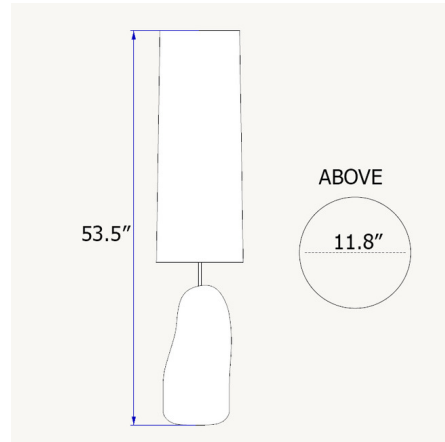

Description

The Hebe Large Table Lamp is a hand sculpted lamp with a fluid silhouette that takes inspiration from nature and has a feminine note. The base has an organic feel that is rough, but calming at the same time. Includes a dimmer on the cord. Suitable for use on the floor or tabletop.

Shown in dark gray / natural

Specifications

COLOR	Natural
BODY FINISH	Dark Gray
WATTAGE	15W
DIMMER	Included
DIMENSIONS	11.8"W x 53.5"H
BULB NOT INCLUDED	1 x A19/Medium (E26)/15W/120V LED
COUNTRY OF ORIGIN	China