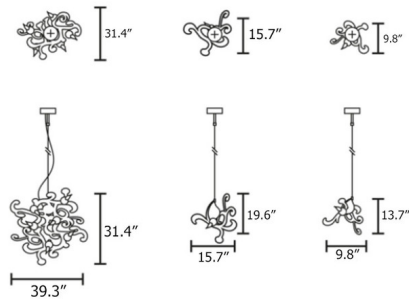

### Specifications

COLOR	N/A
BODY FINISH	Copper
WATTAGE	25W
DIMMER	Standard 120V
DIMENSIONS	39.3"W x 31.4"H
BULB NOT INCLUDED	5 x CA10/Candelabra (E12)/5W/120V LED
COUNTRY OF ORIGIN	Netherlands

CLICK TO VIEW PRODUCT