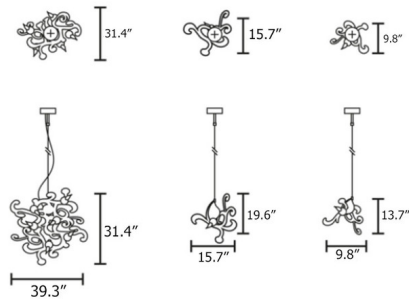

Specifications

COLOR	N/A
BODY FINISH	Copper
WATTAGE	25W
DIMMER	Standard 120V
DIMENSIONS	39.3"W x 31.4"H
BULB NOT INCLUDED	5 x CA10/Candelabra (E12)/5W/120V LED
COUNTRY OF ORIGIN	Netherlands

CLICK TO VIEW PRODUCT

Notes: