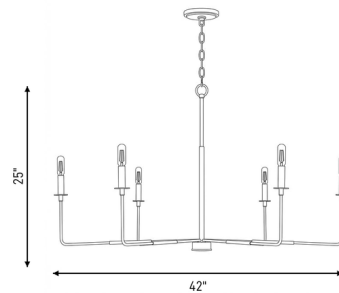

### Specifications

COLOR . . . . . N/A  
BODY FINISH . . . . . Matte Black  
WATTAGE . . . . . 48W  
DIMMER . . . . . Standard 120V  
DIMENSIONS . . . . . 42"W x 25"H  
BULB NOT INCLUDED . . . . . 6 x T6/Candelabra (E12)/8W/120V LED  
OTHER BULB OPTIONS . . . . . 6 x B10/Candelabra (E12)/60W/120V Incandescent  
6 x T6/Candelabra (E12)/60W/120V Incandescent  
6 x B10/Candelabra (E12)/120V LED

### Technical Information

PRODUCT DIMENSIONS . . . . . Adjustable Chain Length: 120"

Shown in matte black

CLICK TO VIEW PRODUCT

Notes: