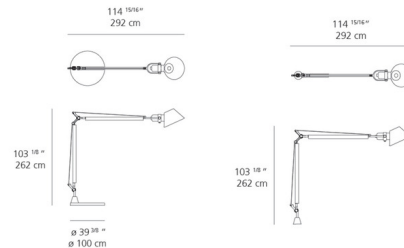

### Specifications

COLOR . . . . . Silver  
 BODY FINISH . . . . . Grey  
 WATTAGE . . . . . 55W  
 DIMMER . . . . . N/A  
 DIMENSIONS . . . . . 114.96"W x 10.15"H  
 INTEGRATED LED MODULE . . . . . 1 x LED/55W/120V LED  
 COUNTRY OF ORIGIN . . . . . Italy