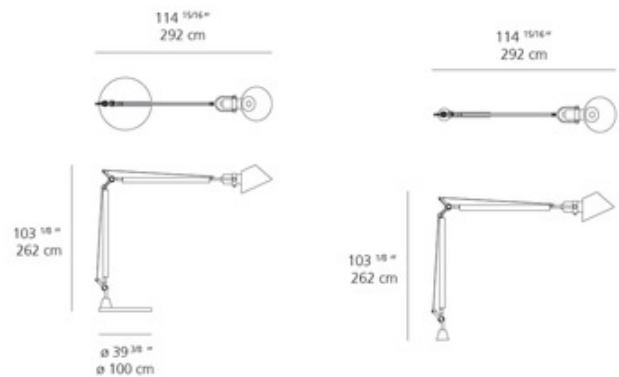

COMPANY	PROJECT	FIXTURE TYPE	APPROVED BY	DATE