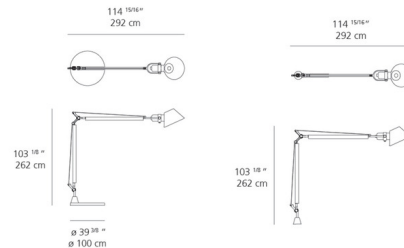

CLICK TO VIEW PRODUCT

Notes: