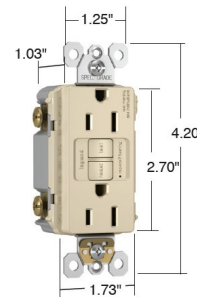

## 15A Tamper-Resistant GFCI Outlet with Night Light By Legrand Radiant

### Description

Radiant Tamper Resistant 15A Self Test Night Light/GFCI features a self-test GFCI which conducts an automatic test every three seconds, ensuring it's always ready to protect. If the device fails the test, the indicator light flashes to signal that the GFCI should be replaced. It also has Legrand's proven SafeLock Protection feature: if critical components are damaged and protection is lost, power to the receptacle is disconnected. Thinner than most other GFCI receptacles leaves more room for wires in the box. Available in White, Ivory, Light Almond, Black, Dark Bronze, or Nickel. UL listed. NOTE: RADIANT SCREWLESS WALL PLATE SOLD SEPARATELY.

Shown in black

Dimensions for  
15 & 20 Amp

### Specifications

COLOR	N/A
BODY FINISH	Black
WATTAGE	N/A
DIMMER	N/A
DIMENSIONS	1.73"W x 4.2"H x 1.03"D
BULB	N/A

CLICK TO VIEW PRODUCT

Notes: