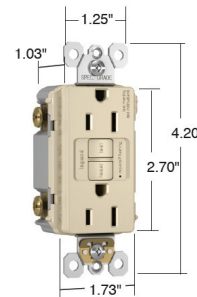

By Legrand Radiant

Description

Radiant Tamper Resistant 15A Self Test Night Light/GFCI features a self-test GFCI which conducts an automatic test every three seconds, ensuring it's always ready to protect. If the device fails the test, the indicator light flashes to signal that the GFCI should be replaced. It also has Legrand's proven SafeLock Protection feature: if critical components are damaged and protection is lost, power to the receptacle is disconnected. Thinner than most other GFCI receptacles leaves more room for wires in the box. Available in White, Ivory, Light Almond, Black, Dark Bronze, or Nickel. UL listed. NOTE: RADIANT SCREWLESS WALL PLATE SOLD SEPARATELY.

Shown in ivory

Dimensions for
15 & 20 Amp

Specifications

COLOR	N/A
BODY FINISH	Ivory
WATTAGE	N/A
DIMMER	N/A
DIMENSIONS	1.73"W x 4.2"H x 1.03"D
BULB	N/A

CLICK TO VIEW PRODUCT

Notes: