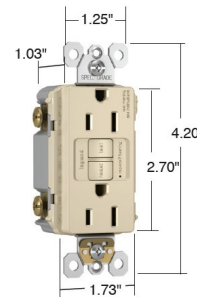

Lightology

lightology.com
866-954-4489
05-24-26

Project: _____
Company: _____
Location: _____ Fixture Type: _____
SPEC #: **RAD1011281**
Approved On: _____ Approved By: _____

15A Tamper-Resistant GFCI Outlet with Night Light By Legrand Radiant

Description

Radiant Tamper Resistant 15A Self Test Night Light/GFCI features a self-test GFCI which conducts an automatic test every three seconds, ensuring it's always ready to protect. If the device fails the test, the indicator light flashes to signal that the GFCI should be replaced. It also has Legrand's proven SafeLock Protection feature: if critical components are damaged and protection is lost, power to the receptacle is disconnected. Thinner than most other GFCI receptacles leaves more room for wires in the box. Available in White, Ivory, Light Almond, Black, Dark Bronze, or Nickel. UL listed. NOTE: RADIANT SCREWLESS WALL PLATE SOLD SEPARATELY.

Shown in white

Dimensions for
15 & 20 Amp

Specifications

COLOR	N/A
BODY FINISH	White
WATTAGE	N/A
DIMMER	N/A
DIMENSIONS	1.73"W x 4.2"H x 1.03"D
BULB	N/A

CLICK TO VIEW PRODUCT

Notes: