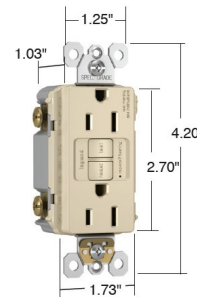

By Legrand Radiant

Description

Radiant Spec Grade 15 or 20 Amp Tamper Resistant Self Test GFCI conducts an automatic test every three seconds, ensuring it's always ready to protect. If the device fails the test, the indicator light flashes to signal that the GFCI should be replaced. It also has our proven SafeLock Protection feature: if critical components are damaged and protection is lost, power to the receptacle is disconnected. Feed-thru wiring configuration allows GFCI to protect downstream receptacles. Prevents line-load reversal miswire: no power to the face or downstream receptacles if wired incorrectly. Feed-thru wiring configuration allows GFCI to protect downstream receptacles. High-impact-resistant thermoplastic construction. Class A rated GFCI. UL Standard. UL listed. Note: >/B> Radiant Screwless Wall Plate sold separately.

Shown in graphite

Dimensions for
15 & 20 Amp

Specifications

COLOR	N/A
BODY FINISH	Graphite
WATTAGE	N/A
DIMMER	N/A
DIMENSIONS	1.73"W x 4.2"H x 1.03"D
BULB	N/A

CLICK TO VIEW PRODUCT

Notes: