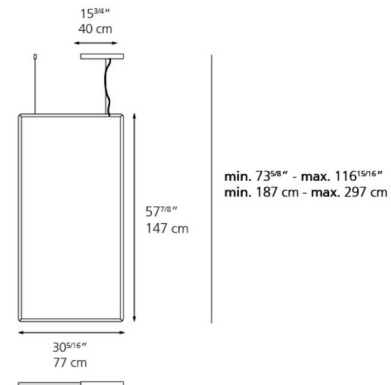

Specifications

COLOR Transparent
BODY FINISH Polished Aluminum
WATTAGE 54W
DIMMER 0-10V
DIMENSIONS 28.93"W x 57.875"H x 0.625"D
INTEGRATED LED MODULE 1 x LED/54W/120-277V LED
COUNTRY OF ORIGIN Italy

Technical Information

PRODUCT DIMENSIONS Max Overall Height: 116.94"
COLOR RENDERING 90 CRI
LAMP COLOR 3000K
LUMENS/WATT 74.13
LUMINOUS FLUX 4003 lumens

Shown in polished aluminum / transparent

CLICK TO VIEW PRODUCT

Notes: