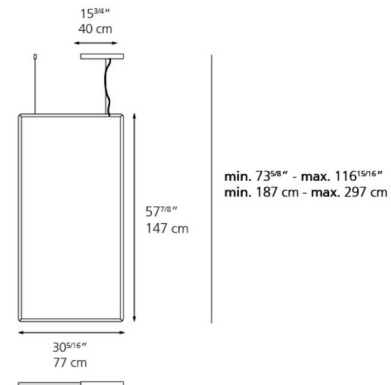

### Specifications

COLOR . . . . . Transparent  
BODY FINISH . . . . . Polished Aluminum  
WATTAGE . . . . . 54W  
DIMMER . . . . . 0-10V  
DIMENSIONS . . . . . 28.93"W x 57.875"H x 0.625"D  
INTEGRATED LED MODULE . . . . . 1 x LED/54W/120-277V LED  
COUNTRY OF ORIGIN . . . . . Italy

### Technical Information

PRODUCT DIMENSIONS . . . . . Max Overall Height: 116.94"  
COLOR RENDERING . . . . . 90 CRI  
LAMP COLOR . . . . . 3000K  
LUMENS/WATT . . . . . 74.13  
LUMINOUS FLUX . . . . . 4003 lumens