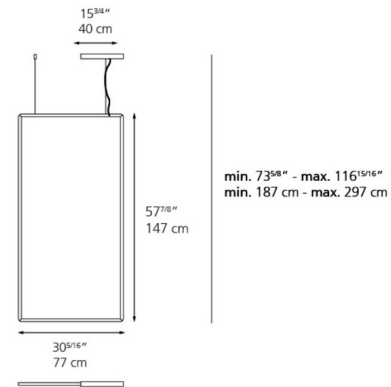

CLICK TO VIEW PRODUCT

Notes: