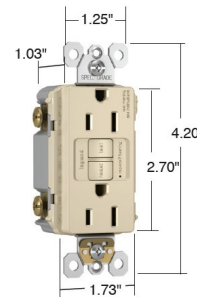

By Legrand Radiant

Description

Radiant Spec Grade 15 or 20 Amp Tamper Resistant Self Test GFCI conducts an automatic test every three seconds, ensuring it's always ready to protect. If the device fails the test, the indicator light flashes to signal that the GFCI should be replaced. It also has our proven SafeLock Protection feature: if critical components are damaged and protection is lost, power to the receptacle is disconnected. Feed-thru wiring configuration allows GFCI to protect downstream receptacles. Prevents line-load reversal miswire: no power to the face or downstream receptacles if wired incorrectly. Feed-thru wiring configuration allows GFCI to protect downstream receptacles. High-impact-resistant thermoplastic construction. Class A rated GFCI. UL Standard. UL listed. Note: >/B> Radiant Screwless Wall Plate sold separately.

Shown in dark bronze

Dimensions for
15 & 20 Amp

Specifications

COLOR	N/A
BODY FINISH	Dark Bronze
WATTAGE	N/A
DIMMER	N/A
DIMENSIONS	1.73"W x 4.2"H x 1.03"D
BULB	N/A

CLICK TO VIEW PRODUCT

Notes: