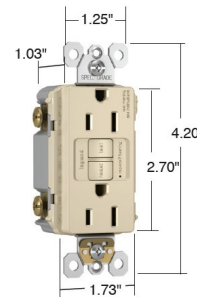

Description

Radiant Spec Grade 15 or 20 Amp Tamper Resistant Self Test GFCI conducts an automatic test every three seconds, ensuring it's always ready to protect. If the device fails the test, the indicator light flashes to signal that the GFCI should be replaced. It also has our proven SafeLock Protection feature: if critical components are damaged and protection is lost, power to the receptacle is disconnected. Feed-thru wiring configuration allows GFCI to protect downstream receptacles. Prevents line-load reversal miswire: no power to the face or downstream receptacles if wired incorrectly. Feed-thru wiring configuration allows GFCI to protect downstream receptacles. High-impact-resistant thermoplastic construction. Class A rated GFCI. UL Standard. UL listed. Note: >/B> Radiant Screwless Wall Plate sold separately.

Shown in graphite

Dimensions for
15 & 20 Amp

Specifications

| | |
|-------------|-------------------------|
| COLOR | N/A |
| BODY FINISH | Graphite |
| WATTAGE | N/A |
| DIMMER | N/A |
| DIMENSIONS | 1.73"W x 4.2"H x 1.03"D |
| BULB | N/A |