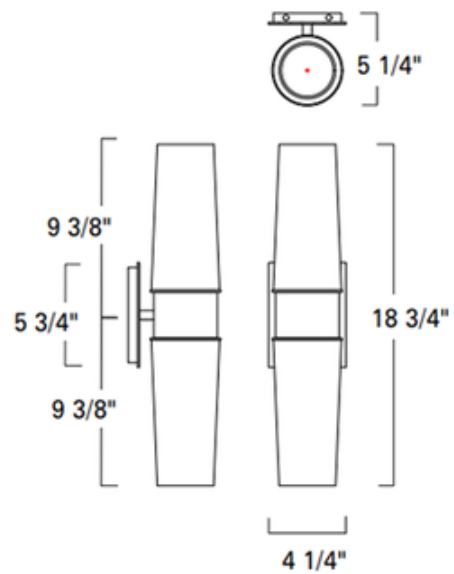

COMPANY

PROJECT

FIXTURE TYPE

APPROVED BY

DATE