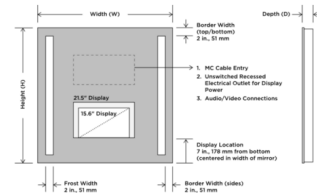

Specifications

COLOR	Frosted
BODY FINISH	N/A
WATTAGE	107W
DIMMER	Standard 120V
DIMENSIONS	42"W x 42"H x 1.75"D
INTEGRATED LED MODULE	1 x LED/107W/120V LED
COUNTRY OF ORIGIN	United States