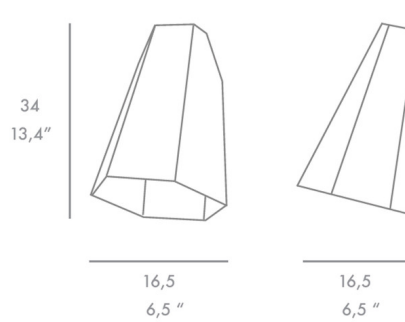

### Description

The Maya Wall Sconce is a modular wall sconce, due to the hexagonal shape, multiple fixtures can be placed together creating a unique grouping of lamps. NOTE: This is a discontinued model and limited to quantity on hand.

### Specifications

|                   |                                   |
|-------------------|-----------------------------------|
| COLOR             | N/A                               |
| BODY FINISH       | Black Laquered                    |
| WATTAGE           | 11W                               |
| DIMMER            | Standard 120V                     |
| DIMENSIONS        | 6.5"W x 13.4"H x 6.5"D            |
| BULB NOT INCLUDED | 1 x A19/Medium (E26)/11W/120V LED |