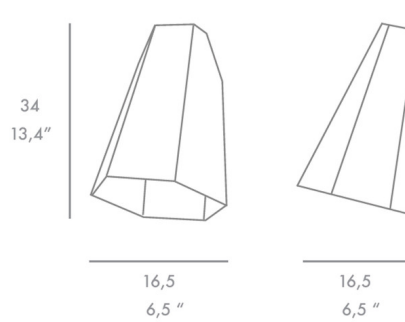

Specifications

COLOR	N/A
BODY FINISH	Black Laquered
WATTAGE	11W
DIMMER	Standard 120V
DIMENSIONS	6.5"W x 13.4"H x 6.5"D
BULB NOT INCLUDED	1 x A19/Medium (E26)/11W/120V LED

CLICK TO VIEW PRODUCT

Notes: