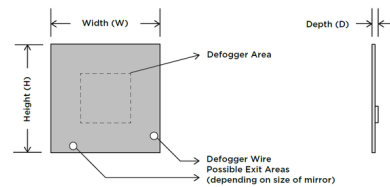

Lightology

lightology.com
866-954-4489
05-21-26

Project: _____

Company: _____

Location: _____ Fixture Type: _____

SPEC #: **EMR101216**

Approved On: _____ Approved By: _____

Aqua Fog Free Mirror By Electric Mirror

Description

The Acclaim Fog Free Mirror is great for a shower application. Features corrosion resistant DuraMirror glass and includes a defogger. Hardwire electrical connection; transformer must be installed in a dry location, not behind mirror and at least 4 feet from wet environment, but within 25 feet of mirror. Note: Defogger needs to be attached to on/off switch for control. Note: The Aqua mirror must be installed in the W x H (width x height) orientation as listed; it cannot be installed in any other direction.

Specifications

COLOR	N/A
BODY FINISH	Mirror
WATTAGE	22W
DIMMER	N/A
DIMENSIONS	11.75"W x 11.75"H
INTEGRATED LED MODULE	LED/22W/120V LED
COUNTRY OF ORIGIN	United States

CLICK TO VIEW PRODUCT

Notes: