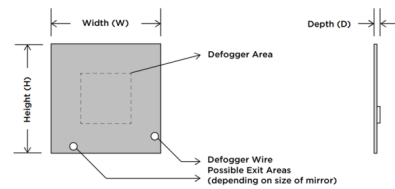

Lightology

lightology.com
866-954-4489
04-04-26

Project: _____

Company: _____

Location: _____ Fixture Type: _____

SPEC #: **EMR101216**

Approved On: _____ Approved By: _____

Aqua Fog Free Mirror By Electric Mirror

Description

The Acclaim Fog Free Mirror is great for a shower application. Features corrosion resistant DuraMirror glass and includes a defogger. Hardwire electrical connection; transformer must be installed in a dry location, not behind mirror and at least 4 feet from wet environment, but within 25 feet of mirror. Note: Defogger needs to be attached to on/off switch for control. Note: The Aqua mirror must be installed in the W x H (width x height) orientation as listed; it cannot be installed in any other direction.

Specifications

COLOR	N/A
BODY FINISH	Mirror
WATTAGE	22W
DIMMER	N/A
DIMENSIONS	11.75"W x 11.75"H
INTEGRATED LED MODULE	LED/22W/120V LED
COUNTRY OF ORIGIN	United States

CLICK TO VIEW PRODUCT

Notes: