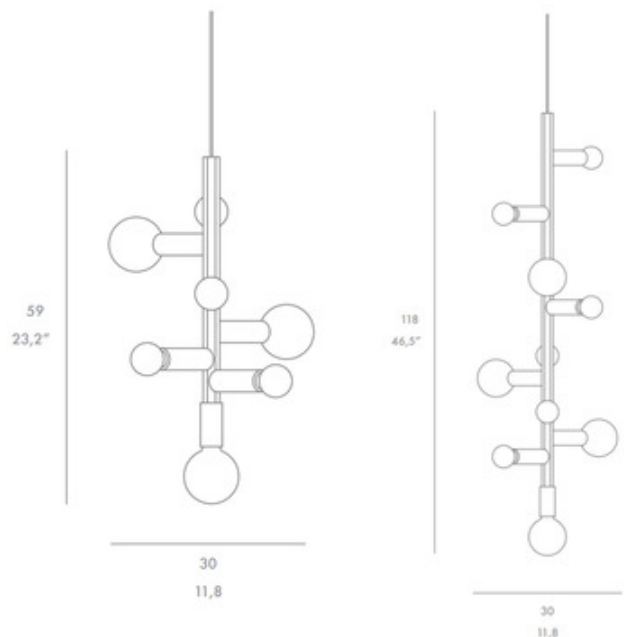

**BRAND**

FOC Lighting

**DESCRIPTION**

The Party Pendant takes inspiration from the garlands of bulbs from popular festivals around the world and transports you to a nostalgic space full of emotions. Available in two sizes with a Fume, Chrome, Gold, Glazed Nickel, Black, Tardis Blue, Slate Blue, Fog Blue, Soft Green, Stone White, Soft White, Blue Pastel, Grey Green, English Green, Aubergine, Burgundy, Coral Pink, or Quartz Pink finish.

Shown in: Chrome / White

<b>SHADE COLOR</b>	White
<b>BODY FINISH</b>	Chrome
<b>WATTAGE</b>	49W
<b>DIMMER</b>	Standard 120V
<b>DIMENSIONS</b>	11.8"W x 32.2"H
<b>BULB NOT INCLUDED</b>	
<b>LAMP</b>	7 x A19/Medium (E26)/7W/120V LED

*Technical Information*

<b>PRODUCT DIMENSIONS</b>	Cord Length: 72"
---------------------------	------------------

<b>SPEC #</b>	ALE1012255
---------------	------------

COMPANY	PROJECT	FIXTURE TYPE	APPROVED BY	DATE