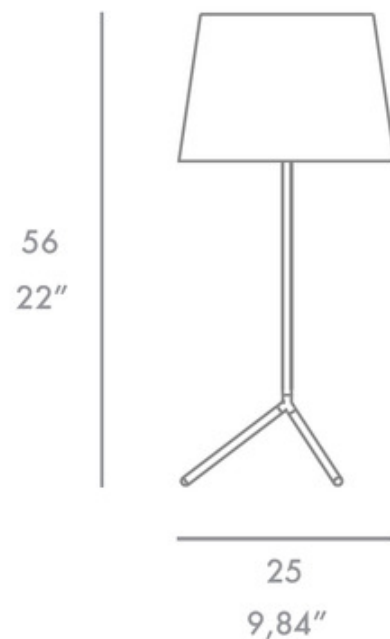

**BRAND**

FOC Lighting

**DESCRIPTION**

The Minima Table Lamp features a minimalistic design that is pure essence and dispossessed of all ornaments. A thin long body reaches up from the base and holds a small shade with a cone shape. Available with a Fume, Chrome, Gold, Glazed Nickel, Black, Tardis Blue, Slate Blue, Fog Blue, Soft Green, Stone White, Soft White, Blue Pastel, Grey Green, English Green, Aubergine, Burgundy, Coral Pink, or Quartz Pink finish and matching shade. Includes an on/off switch on the cord.

Shown in: Gold

<b>SHADE COLOR</b>	N/A
<b>BODY FINISH</b>	Gold
<b>WATTAGE</b>	7W
<b>DIMMER</b>	Not Included
<b>DIMENSIONS</b>	9.84"W x 22"H
<b>BULB NOT INCLUDED</b>	
<b>LAMP</b>	1 x A19/Medium (E26)/7W/120V LED

*Technical Information*

<b>PRODUCT DIMENSIONS</b>	Cord Length: 78.7"
---------------------------	--------------------

**SPEC #** ALE1012446

COMPANY	PROJECT	FIXTURE TYPE	APPROVED BY	DATE