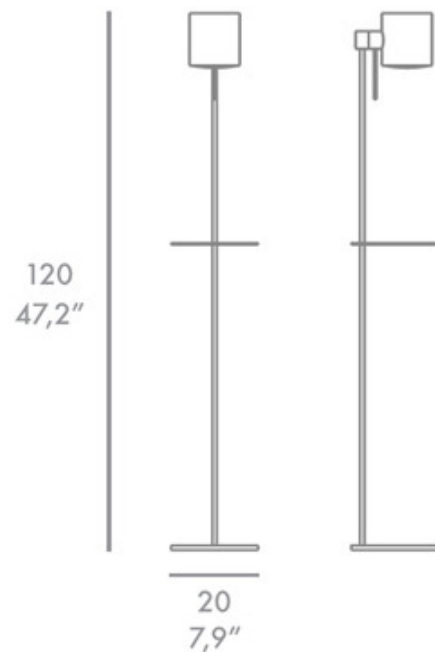

BRAND

FOC Lighting

DESCRIPTION

The Monsieur Floor Lamp is a light and stable floor lamp that can fit in with any home decor scheme and features a small round table that can be moved up and down the body of the lamp. The rotation system on the lamp head allows you to direct the light on two axis. Available with a Black, Tardis Blue, Slate Blue, Fog Blue, Soft Green, Stone White, Soft White, Blue Pastel, Grey Green, English Green, Aubergine, Burgundy, Coral Pink, or Quartz Pink finish and matching shade. Includes an on/off foot switch on the cord.

SHADE COLOR	N/A
BODY FINISH	Black Laquered
WATTAGE	14W
DIMMER	Not Included
DIMENSIONS	7.9"W x 47.2"H
BULB NOT INCLUDED	
LAMP	1 x A19/Medium (E26)/14W/120V LED

Technical Information

PRODUCT DIMENSIONS	Cord Length: 78.7"
---------------------------	--------------------

SPEC # ALE1012585

COMPANY	PROJECT	FIXTURE TYPE	APPROVED BY	DATE