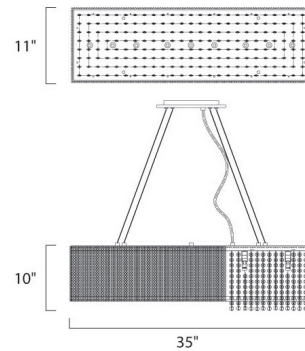

### Specifications

COLOR . . . . . N/A  
BODY FINISH . . . . . Polished Chrome  
WATTAGE . . . . . 360W  
DIMMER . . . . . N/A  
DIMENSIONS . . . . . 35"L x 11"W x 10"H  
BULB INCLUDED . . . . . 9 x JCD/G9/40W/120V Halogen

### Technical Information

PRODUCT DIMENSIONS . . . . . Min/Max Overall Height: 30" – 118"

Shown in polished chrome

CLICK TO VIEW PRODUCT

Notes: