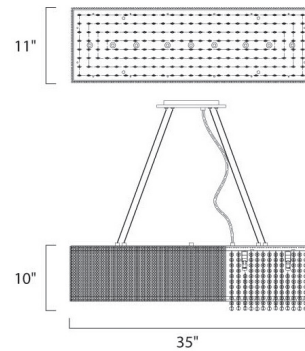

CLICK TO VIEW PRODUCT