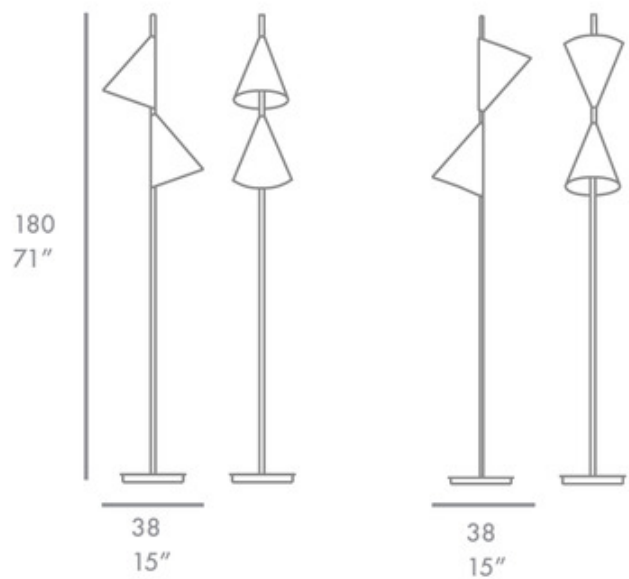

Technical Information

PRODUCT DIMENSIONS	Cord Length: 78.7"

SPEC #	ALE1012636

COMPANY	PROJECT	FIXTURE TYPE	APPROVED BY	DATE