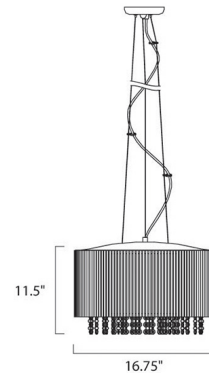

By Et2

Description

Spiral 7-Light pendant features aluminum tubing with crystal bead strands and a polished chrome finish. Also available in 6-light and 9-light versions. The Spiral Collection's twisted metal tubing sparkles like diamonds in the sun. Strands of high quality K9 crystal beads add to the impact making this fixture look as brilliant on as it does off. Seven 40-watt, 120 volt Halogen bulbs included. 16.75W x 11.5H. UL Standard Dry.

Shown in polished chrome

Specifications

COLOR	N/A
BODY FINISH	Polished Chrome
WATTAGE	280W
DIMMER	N/A
DIMENSIONS	16.75"W x 11.5"H
BULB INCLUDED	7 x JCD/G9/40W/120V Halogen

Technical Information

PRODUCT DIMENSIONS	Min/Max Overall Height: 30" -130"
--------------------	-----------------------------------