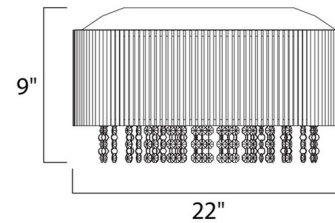

By Et2

Description

The Spiral Flush Mount features aluminum tubing with crystal bead strands and a polished chrome finish. The Spiral Collection's twisted metal tubing sparkles like diamonds in the sun. Strands of high quality K9 crystal beads add to the impact making this fixture look as brilliant on as it does off.

Specifications

COLOR N/A
BODY FINISH Polished Chrome
WATTAGE 280W
DIMMER N/A
DIMENSIONS 16.75"W x 9.5"H
BULB INCLUDED 7 x JCD/G9/40W/120V Halogen

Notes:

Shown in polished chrome

CLICK TO VIEW PRODUCT