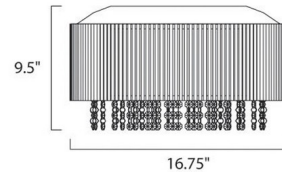

By Et2

Description

The Spiral Flush Mount features aluminum tubing with crystal bead strands and a polished chrome finish. The Spiral Collection's twisted metal tubing sparkles like diamonds in the sun. Strands of high quality K9 crystal beads add to the impact making this fixture look as brilliant on as it does off.

Specifications

COLOR N/A
BODY FINISH Polished Chrome
WATTAGE 280W
DIMMER N/A
DIMENSIONS 16.75"W x 9.5"H
BULB INCLUDED 7 x JCD/G9/40W/120V Halogen

Notes:

Shown in polished chrome

CLICK TO VIEW PRODUCT