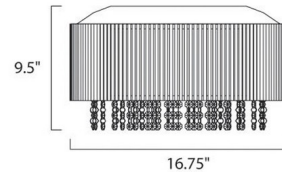

Shown in polished chrome