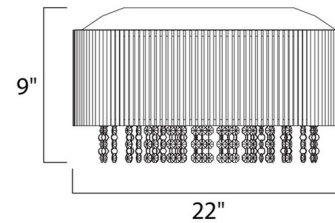

Lightology

lightology.com
866-954-4489
07-06-26

Project: _____

Company: _____

Location: _____ Fixture Type: _____

SPEC #: **ET2101267**

Approved On: _____ Approved By: _____

Spiral Flush Mount

By Et2

Description

The Spiral Flush Mount features aluminum tubing with crystal bead strands and a polished chrome finish. The Spiral Collection's twisted metal tubing sparkles like diamonds in the sun. Strands of high quality K9 crystal beads add to the impact making this fixture look as brilliant on as it does off.

Specifications

COLOR . . . . . N/A
BODY FINISH . . . . . Polished Chrome
WATTAGE 280W
DIMMER . . . . . N/A
DIMENSIONS . . . . . 16.75"W x 9.5"H
BULB INCLUDED . . . . . 7 x JCD/G9/40W/120V Halogen

Notes:

Shown in polished chrome

CLICK TO VIEW PRODUCT