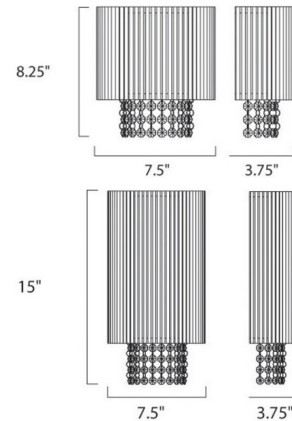

Shown in polished chrome

Specifications

COLOR	N/A
BODY FINISH	Polished Chrome
WATTAGE	60W
DIMMER	N/A
DIMENSIONS	7.5"W x 8.25"H
BULB INCLUDED	1 x JCD/G9/60W/120V Halogen

CLICK TO VIEW PRODUCT

Notes: