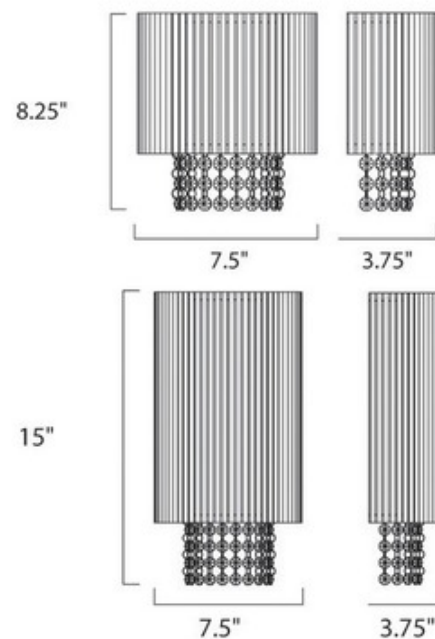

BRAND

Et2

DESCRIPTION

Spiral Wall Mount features aluminum tubing with crystal bead strands and a polished chrome finish. Available in a 1-light and 2-light version. The Spiral Collection's twisted metal tubing sparkles like diamonds in the sun. Strands of high quality K9 crystal beads add to the impact making this fixture look as brilliant on as it does off. The 1-light version is 7.5W x 8.25H x 3.75D and includes one 60-watt, 120 volt G9 xenon bulb. The 2-light version is 7.5W x 15H x 3.75D and includes two 60-watt, 120 volt G9 xenon bulbs. UL Standard: Dry. ADA Compliant.

Shown in: Polished Chrome

SHADE COLOR	N/A
BODY FINISH	Polished Chrome
WATTAGE	60W
DIMMER	N/A
DIMENSIONS	7.5"W x 8.25"H
BULB INCLUDED	
LAMP	1 x JCD/G9/60W/120V Halogen

ITEM NUMBER ET2101270

COMPANY	PROJECT	FIXTURE TYPE	APPROVED BY	DATE