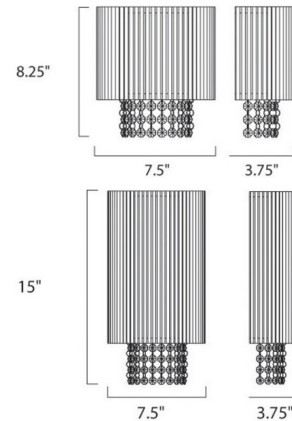

## Spiral Wall Sconce By Et2

### Description

Spiral Wall Mount features aluminum tubing with crystal bead strands and a polished chrome finish. Available in a 1-light and 2-light version. The Spiral Collection's twisted metal tubing sparkles like diamonds in the sun. Strands of high quality K9 crystal beads add to the impact making this fixture look as brilliant on as it does off. The 1-light version is 7.5W x 8.25H x 3.75D and includes one 60-watt, 120 volt G9 xenon bulb. The 2-light version is 7.5W x 15H x 3.75D and includes two 60-watt, 120 volt G9 xenon bulbs. UL Standard: Dry. ADA Compliant.

### Specifications

COLOR	N/A
BODY FINISH	Polished Chrome
WATTAGE	60W
DIMMER	N/A
DIMENSIONS	7.5"W x 8.25"H
BULB INCLUDED	1 x JCD/G9/60W/120V Halogen

CLICK TO VIEW PRODUCT

Notes: