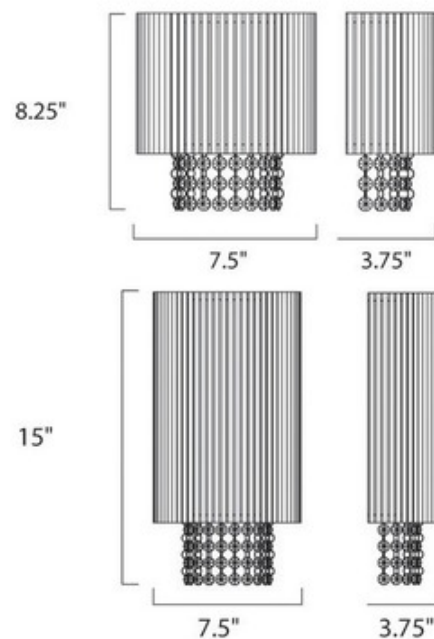

COMPANY	PROJECT	FIXTURE TYPE	APPROVED BY	DATE