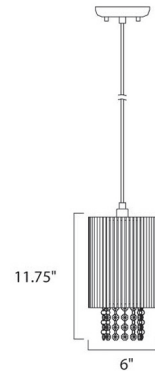

CLICK TO VIEW PRODUCT

Notes: