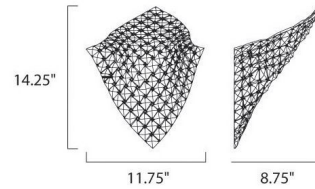

Lightology

lightology.com
866-954-4489
06-04-26

Project: _____

Company: _____

Location: _____ Fixture Type: _____

SPEC #: **ET2101279**

Approved On: _____ Approved By: _____

Wave Wall Sconce

By Et2

Description

Wave Wall Sconce features sheets of clear beveled Crystal suspended from frames of Polished Chrome and allowed to drape in natural waves of light. One 60-watt, 120 volt G9 xenon bulb is included. Dimensions: 14.25W x 11.75H x 8.75D. Dry Rated.

Specifications

COLOR	N/A
BODY FINISH	Polished Chrome
WATTAGE	60W
DIMMER	N/A
DIMENSIONS	11.75"L x 14.25"H x 8.75"D
BULB INCLUDED	1 x JCD/G9/60W/120V Halogen

CLICK TO VIEW PRODUCT

Notes: