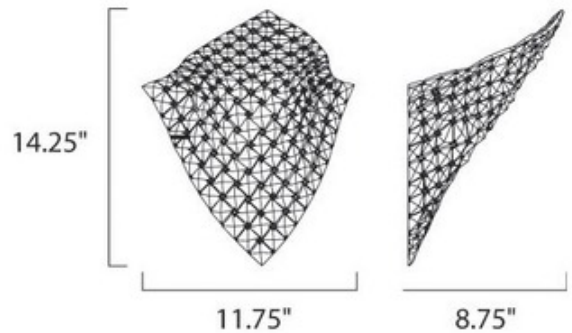

BRAND

Et2

DESCRIPTION

Wave Wall Sconce features sheets of clear beveled Crystal suspended from frames of Polished Chrome and allowed to drape in natural waves of light. One 60-watt, 120 volt G9 xenon bulb is included. Dimensions: 14.25W x 11.75H x 8.75D. Dry Rated.

Shown in: Polished Chrome

SHADE COLOR	N/A
BODY FINISH	Polished Chrome
WATTAGE	60W
DIMMER	N/A
DIMENSIONS	11.75"L x 14.25"H x 8.75"D
BULB INCLUDED	
LAMP	1 x JCD/G9/60W/120V Halogen

SPEC # ET2101279

COMPANY	PROJECT	FIXTURE TYPE	APPROVED BY	DATE