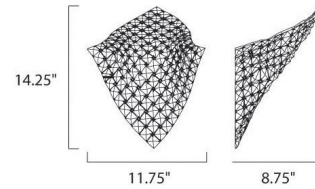

By Et2

Description

Wave Wall Sconce features sheets of clear beveled Crystal suspended from frames of Polished Chrome and allowed to drape in natural waves of light. One 60-watt, 120 volt G9 xenon bulb is included. Dimensions: 14.25W x 11.75H x 8.75D. Dry Rated.

Shown in polished chrome

Specifications

COLOR	N/A
BODY FINISH	Polished Chrome
WATTAGE	60W
DIMMER	N/A
DIMENSIONS	11.75"L x 14.25"H x 8.75"D
BULB INCLUDED	1 x JCD/G9/60W/120V Halogen

CLICK TO VIEW PRODUCT

Notes: