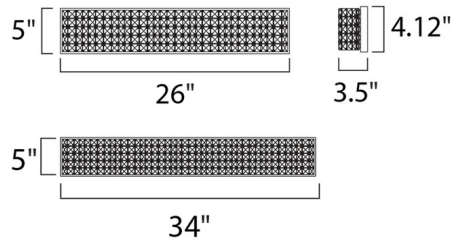

### Description

The Wave Bath vanity features sheets of clear beveled crystal glass suspended from frames of polished chrome and allowed to drape in waves of light. Each size extends 3.5 inches from the wall. UL Damp Standard. ADA Compliant.

### Specifications

COLOR	N/A
BODY FINISH	Polished Chrome
WATTAGE	120W
DIMMER	N/A
DIMENSIONS	26"L x 5"H
BULB INCLUDED	3 x JCD/G9/40W/120V Halogen

CLICK TO VIEW PRODUCT

Notes: