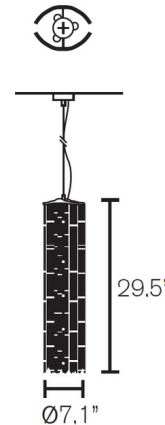

Specifications

COLOR	N/A
BODY FINISH	Nickel
WATTAGE	12W
DIMMER	Standard 120V
DIMENSIONS	7.1"W x 29.5"H
BULB NOT INCLUDED	3 x B10/Candelabra (E12)/4W/120V LED
OTHER BULB OPTIONS	3 x B10/Candelabra (E12)/120V Incandescent
COUNTRY OF ORIGIN	Netherlands

Technical Information

PRODUCT DIMENSIONS	Adjustable Cable Length: 78.7"
--------------------	--------------------------------

Shown in nickel

CLICK TO VIEW PRODUCT

Notes: