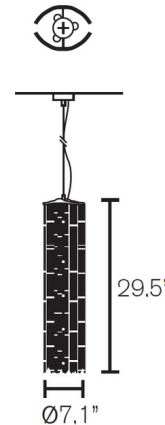

### Specifications

COLOR	N/A
BODY FINISH	Nickel
WATTAGE	12W
DIMMER	Standard 120V
DIMENSIONS	7.1"W x 29.5"H
BULB NOT INCLUDED	3 x B10/Candelabra (E12)/4W/120V LED
OTHER BULB OPTIONS	3 x B10/Candelabra (E12)/120V Incandescent
COUNTRY OF ORIGIN	Netherlands

### Technical Information

PRODUCT DIMENSIONS	Adjustable Cable Length: 78.7"
--------------------	--------------------------------

Shown in nickel

CLICK TO VIEW PRODUCT

Notes: