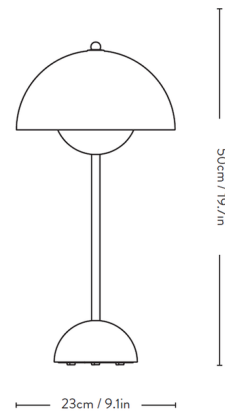

By &Tradition

Description

The Flowerpot VP3 Table Lamp celebrates vintage style while expressing modern simplicity. Hemispheres crafted out of spun metal are arranged facing each other to form the shade, and the rounded profile is echoed at the base. With its wide selection of finishes, the Flowerpot can blend seamlessly into your space or add a bright dash of accent color. Use a pair as bedside table lamps, or place one in a conversation area to create a chic, inviting atmosphere.

Shown in stone blue / stone blue

Specifications

COLOR	Stone Blue
BODY FINISH	Stone Blue
WATTAGE	40W
DIMMER	N/A
DIMENSIONS	9.1"W x 19.7"H
BULB NOT INCLUDED	1 x A19/Medium (E26)/40W/120V LED
COUNTRY OF ORIGIN	China