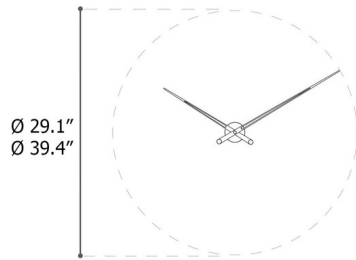

By Nomon

Description

The contemporary Axioma T Wall Clock features a Graphite finish with Walnut hands and will add sophistication to any space. Hour marks not included.

Shown in graphite steel / walnut

Specifications

COLOR	Walnut
BODY FINISH	Graphite Steel
WATTAGE	N/A
DIMMER	N/A
DIMENSIONS	29.1"W x 29.1"H x 2.3"D
BULB	N/A

CLICK TO VIEW PRODUCT

Notes: