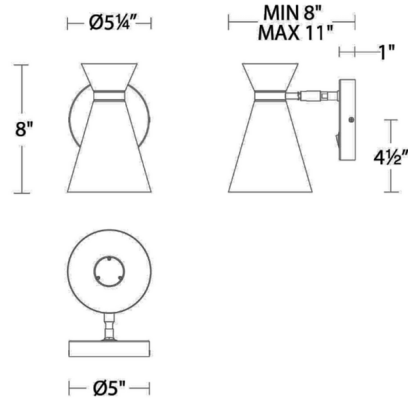

Description

The Pin Up Adjustable Task Light features an aluminum body and a glass diffuser. Light source rotates 330 degrees horizontally and 90 degrees vertically. Driverless technology. Includes an on/off toggle switch. TRIAC and ELV dimming.

Specifications

COLOR White
 BODY FINISH Black / Aged Brass
 WATTAGE 11W
 DIMMER Standard 120V
 DIMENSIONS 5.25"W x 8"H x 8"D
 INTEGRATED LED MODULE LED/11W/120V LED
 COUNTRY OF ORIGIN China

Technical Information

LAMP LIFE 54000 hours
 COLOR RENDERING 90 CRI
 LAMP COLOR 3000K
 LUMENS/WATT 12.09
 LUMINOUS FLUX 133 lumens

Shown in black / aged brass / white

CLICK TO VIEW PRODUCT

Notes: