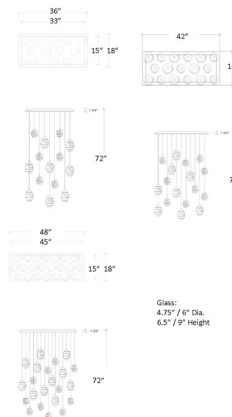

CLICK TO VIEW PRODUCT

Notes: