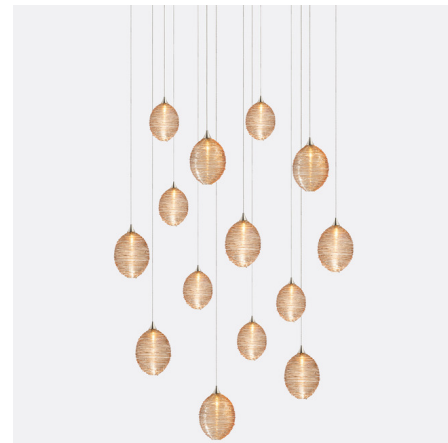

Lightology

lightology.com
866-954-4489
04-05-26

Project: _____

Company: _____

Location: _____ Fixture Type: _____

SPEC #: **SHK1012984**

Approved On: _____ Approved By: _____

Cocoon Rectangular Multi-Light Chandelier

By Shakuff

Description

The Cocoon Rectangular Multi-Light Chandelier brings a rich textured look to your interior space. Egg shaped glass is drizzled with ropes of Clear, Amber, or Grey glass that reflects interesting light patterns across your room. Pendant hardware in Silver. Canopy finish in Matte Silver, Matte White, or Antique Bronze. Glass shades available in two sizes. Offered in 14 light, 17 light, and 22 light configurations. Includes canopy and dimmable power supply. Canopy sizes are listed on the line drawing. UL listed. Custom drop lengths are available, please contact our Sales Team for more information.

Specifications

COLOR Amber
 BODY FINISH Matte Silver
 WATTAGE 28W
 DIMMER Low Voltage Electronic
 DIMENSIONS 36"L x 4.75"W x 6.5"H
 BULB INCLUDED 14 x JC/G4 (bipin)/2W/12V LED

Technical Information

PRODUCT DIMENSIONS Maximum Overall Height: 72"
 LUMENS/WATT 1,400.00
 LUMINOUS FLUX 2800 lumens

Shown in matte silver / amber

CLICK TO VIEW PRODUCT

Notes: