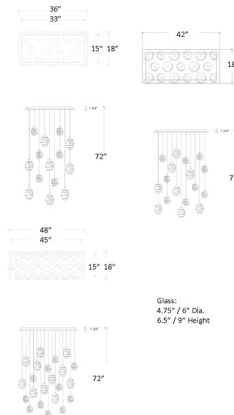

### Description

The Cocoon Rectangular Multi-Light Chandelier brings a rich textured look to your interior space. Egg shaped glass is drizzled with ropes of Clear, Amber, or Grey glass that reflects interesting light patterns across your room. Pendant hardware in Silver. Canopy finish in Matte Silver, Matte White, or Antique Bronze. Glass shades available in two sizes. Offered in 14 light, 17 light, and 22 light configurations. Includes canopy and dimmable power supply. Canopy sizes are listed on the line drawing. UL listed. Custom drop lengths are available, please contact our Sales Team for more information.

### Specifications

COLOR . . . . . Amber  
 BODY FINISH . . . . . Matte Silver  
 WATTAGE . . . . . 28W  
 DIMMER . . . . . Low Voltage Electronic  
 DIMENSIONS . . . . . 36"L x 4.75"W x 6.5"H  
 BULB INCLUDED . . . . . 14 x JC/G4 (bipin)/2W/12V LED

### Technical Information

PRODUCT DIMENSIONS . . . . . Maximum Overall Height: 72"  
 LUMENS/WATT . . . . . 1,400.00  
 LUMINOUS FLUX . . . . . 2800 lumens

Shown in matte silver / amber

CLICK TO VIEW PRODUCT