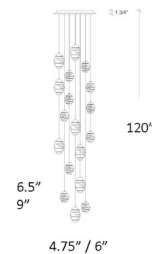

Lightology

lightology.com
866-954-4489
04-22-26

Project: _____

Company: _____

Location: _____ Fixture Type: _____

SPEC #: **SHK1013026**

Approved On: _____ Approved By: _____

Cocoon Square Multi-Light Chandelier By Shakuff

Description

The Cocoon Square 18-Light Chandelier brings a rich textured look to your interior space. Egg shaped glass is drizzled with ropes of Clear, Amber, or Grey glass that reflects interesting light patterns across your room. Pendant hardware in Silver. Canopy finish in Matte Silver, Matte White, or Antique Bronze. Glass shades available in two sizes. Includes canopy and dimmable power supply. Canopy: 21 inch square. UL listed. Custom drop lengths are available, please contact our Sales Team for more information.

Shown in matte silver / grey

Specifications

COLOR Grey
BODY FINISH Matte Silver
WATTAGE 36W
DIMMER Low Voltage Electronic
DIMENSIONS 24"W x 6.5"H
BULB INCLUDED 18 x JC/G4 (bipin)/2W/12V LED

Technical Information

PRODUCT DIMENSIONS Maximum Overall Height: 120"

CLICK TO VIEW PRODUCT

Notes: