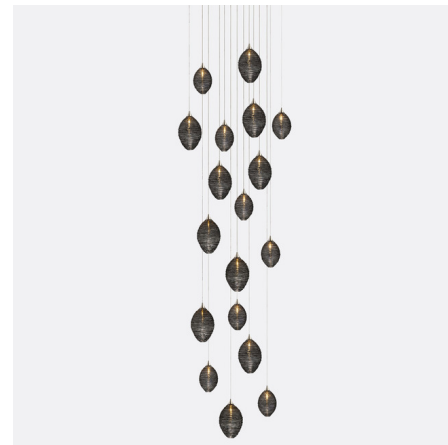

Lightology

lightology.com
866-954-4489
07-03-26

Project: _____
 Company: _____
 Location: _____ Fixture Type: _____
 SPEC #: **SHK1013026** _____
 Approved On: _____ Approved By: _____

Cocoon Square Multi-Light Chandelier By Shakuff

Description

The Cocoon Square 18-Light Chandelier brings a rich textured look to your interior space. Egg shaped glass is drizzled with ropes of Clear, Amber, or Grey glass that reflects interesting light patterns across your room. Pendant hardware in Silver. Canopy finish in Matte Silver, Matte White, or Antique Bronze. Glass shades available in two sizes. Includes canopy and dimmable power supply. Canopy: 21 inch square. UL listed. Custom drop lengths are available, please contact our Sales Team for more information.

Specifications

COLOR Grey
 BODY FINISH Matte Silver
 WATTAGE 36W
 DIMMER Low Voltage Electronic
 DIMENSIONS 24"W x 6.5"H
 BULB INCLUDED 18 x JC/G4 (bipin)/2W/12V LED

Technical Information

PRODUCT DIMENSIONS Maximum Overall Height: 120"

Shown in matte silver / grey

CLICK TO VIEW PRODUCT

Notes: