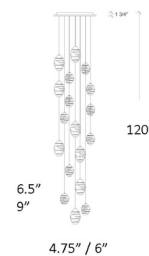

CLICK TO VIEW PRODUCT

Notes: