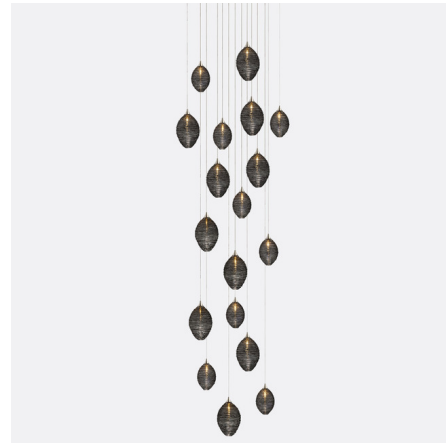

Lightology

lightology.com
866-954-4489
04-22-26

Project: _____

Company: _____

Location: _____ Fixture Type: _____

SPEC #: **SHK1013026**

Approved On: _____ Approved By: _____

Cocoon Square Multi-Light Chandelier By Shakuff

Description

The Cocoon Square 18-Light Chandelier brings a rich textured look to your interior space. Egg shaped glass is drizzled with ropes of Clear, Amber, or Grey glass that reflects interesting light patterns across your room. Pendant hardware in Silver. Canopy finish in Matte Silver, Matte White, or Antique Bronze. Glass shades available in two sizes. Includes canopy and dimmable power supply. Canopy: 21 inch square. UL listed. Custom drop lengths are available, please contact our Sales Team for more information.

Shown in matte silver / grey

Specifications

COLOR Grey
BODY FINISH Matte Silver
WATTAGE 36W
DIMMER Low Voltage Electronic
DIMENSIONS 24"W x 6.5"H
BULB INCLUDED 18 x JC/G4 (bipin)/2W/12V LED

Technical Information

PRODUCT DIMENSIONS Maximum Overall Height: 120"

CLICK TO VIEW PRODUCT

Notes: