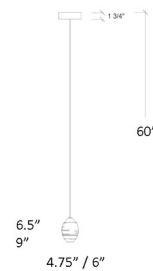

### Specifications

COLOR . . . . . Amber  
BODY FINISH . . . . . Brushed Nickel  
WATTAGE . . . . . 2W  
DIMMER . . . . . Low Voltage Electronic  
DIMENSIONS . . . . . 4.75"W x 6.5"H  
BULB INCLUDED . . . . . 1 x JC/G4 (bipin)/2W/12V LED

### Technical Information

PRODUCT DIMENSIONS . . . . . Adjustable Cable Length: 60"  
LUMENS/WATT . . . . . 100.00  
LUMINOUS FLUX . . . . . 200 lumens

Shown in brushed nickel / amber

CLICK TO VIEW PRODUCT