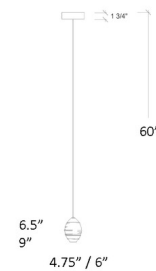

CLICK TO VIEW PRODUCT

Notes: