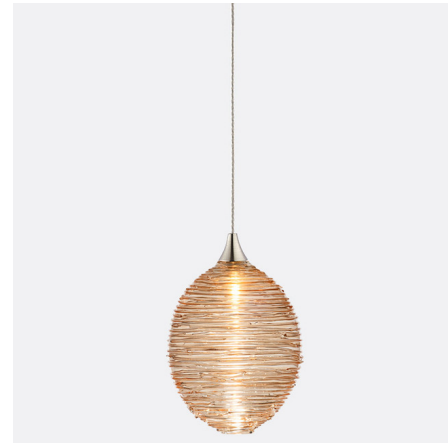

Lightology

lightology.com
866-954-4489
04-05-26

Project: _____

Company: _____

Location: _____ Fixture Type: _____

SPEC #: **SHK1013079**

Approved On: _____ Approved By: _____

Cocoon Pendant By Shakuff

Description

The Cocoon Pendant brings a rich textured look to your interior space. Egg shaped glass is drizzled with ropes of Clear, Amber, or Grey glass that reflects interesting light patterns across your room. Pendant hardware available in Silver. Canopy finished in Brushed Nickel, Brushed Brass, Chrome, Matte Silver, Antique Bronze, or Matte White and available in two sizes. Canopy: 6 inch diameter. UL listed. Custom drop lengths are available, please contact our Sales Team for more information.

Specifications

COLOR . . . . . Amber
BODY FINISH . . . . . Brushed Nickel
WATTAGE 2W
DIMMER . . . . . Low Voltage Electronic
DIMENSIONS . . . . . 4.75"W x 6.5"H
BULB INCLUDED . . . . . 1 x JC/G4 (bipin)/2W/12V LED

Technical Information

PRODUCT DIMENSIONS . . . . . Adjustable Cable Length: 60"
LUMENS/WATT 100.00
LUMINOUS FLUX . . . . . 200 lumens

Shown in brushed nickel / amber

CLICK TO VIEW PRODUCT

Notes: