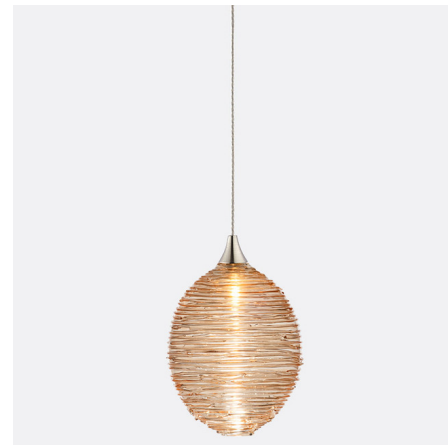

Lightology

lightology.com
866-954-4489
05-22-26

Project: _____
Company: _____
Location: _____ Fixture Type: _____
SPEC #: **SHK1013079**
Approved On: _____ Approved By: _____

Cocoon Pendant By Shakuff

Description

The Cocoon Pendant brings a rich textured look to your interior space. Egg shaped glass is drizzled with ropes of Clear, Amber, or Grey glass that reflects interesting light patterns across your room. Pendant hardware available in Silver. Canopy finished in Brushed Nickel, Brushed Brass, Chrome, Matte Silver, Antique Bronze, or Matte White and available in two sizes. Canopy: 6 inch diameter. UL listed. Custom drop lengths are available, please contact our Sales Team for more information.

Specifications

COLOR Amber
BODY FINISH Brushed Nickel
WATTAGE 2W
DIMMER Low Voltage Electronic
DIMENSIONS 4.75"W x 6.5"H
BULB INCLUDED 1 x JC/G4 (bipin)/2W/12V LED

Technical Information

PRODUCT DIMENSIONS Adjustable Cable Length: 60"
LUMENS/WATT 100.00
LUMINOUS FLUX 200 lumens

Shown in brushed nickel / amber

CLICK TO VIEW PRODUCT

Notes: