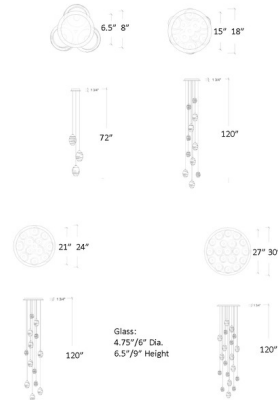

Description

The Cocoon Round Multi-Light Chandelier brings a rich textured look to your interior space. Egg shaped glass is drizzled with ropes of Clear, Amber, or Grey glass that reflects interesting light patterns across your room. Pendant hardware in Silver. Canopy finish in Matte Silver, Matte White, or Antique Bronze. Glass shades available in two sizes. Offered in 3 light, 11 light, 13 light, and 19 light configurations. Includes canopy and dimmable power supply. Canopy sizes are listed on the line drawing. UL listed. Custom drop lengths are available, please contact our Sales Team for more information.

Shown in matte silver / clear

Specifications

| | |
|---------------|------------------------------|
| COLOR | Clear |
| BODY FINISH | Matte Silver |
| WATTAGE | 6W |
| DIMMER | Low Voltage Electronic |
| DIMENSIONS | 8"W x 6.5"H |
| BULB INCLUDED | 3 x JC/G4 (bipin)/2W/12V LED |