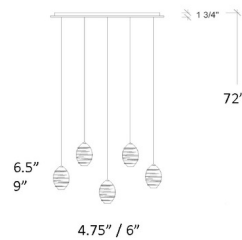

Description

The Cocoon Linear 5-Light Pendant brings a rich textured look to your interior space. Egg shaped glass is drizzled with ropes of Clear, Amber, or Grey glass that reflects interesting light patterns across your room. Pendant hardware in Silver. Canopy finish in Matte Silver, Matte White, or Antique Bronze. Glass shades available in two sizes. Includes canopy and dimmable power supply. Canopy: 37 inch x 5 inch rectangle. UL listed. Custom drop lengths are available, please contact our Sales Team for more information.

Shown in matte silver / clear

Specifications

COLOR Clear
BODY FINISH Matte Silver
WATTAGE 10W
DIMMER Low Voltage Electronic
DIMENSIONS 40"L x 4.75"W x 6.5"H
BULB INCLUDED 5 x JC/G4 (bipin)/2W/12V LED

Technical Information

PRODUCT DIMENSIONS Maximum Overall Height: 72"
LUMENS/WATT 500.00
LUMINOUS FLUX 1000 lumens

CLICK TO VIEW PRODUCT

Notes: