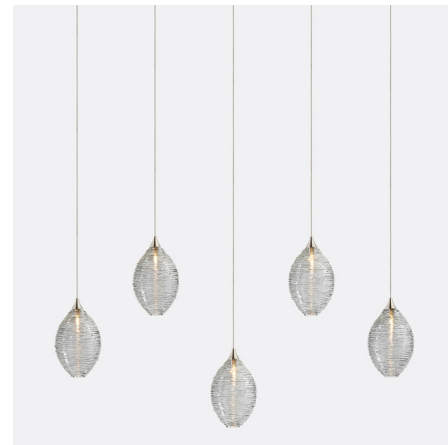

## Cocoon Linear Multi-Light Pendant By Shakuff

### Description

The Cocoon Linear 5-Light Pendant brings a rich textured look to your interior space. Egg shaped glass is drizzled with ropes of Clear, Amber, or Grey glass that reflects interesting light patterns across your room. Pendant hardware in Silver. Canopy finish in Matte Silver, Matte White, or Antique Bronze. Glass shades available in two sizes. Includes canopy and dimmable power supply. Canopy: 37 inch x 5 inch rectangle. UL listed. Custom drop lengths are available, please contact our Sales Team for more information.

Shown in matte silver / clear

### Specifications

COLOR	Clear
BODY FINISH	Matte Silver
WATTAGE	10W
DIMMER	Low Voltage Electronic
DIMENSIONS	40"L x 4.75"W x 6.5"H
BULB INCLUDED	5 x JC/G4 (bipin)/2W/12V LED