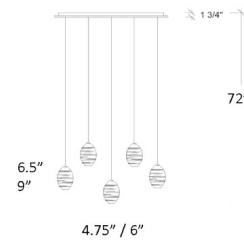

### Description

The Cocoon Linear 5-Light Pendant brings a rich textured look to your interior space. Egg shaped glass is drizzled with ropes of Clear, Amber, or Grey glass that reflects interesting light patterns across your room. Pendant hardware in Silver. Canopy finish in Matte Silver, Matte White, or Antique Bronze. Glass shades available in two sizes. Includes canopy and dimmable power supply. Canopy: 37 inch x 5 inch rectangle. UL listed. Custom drop lengths are available, please contact our Sales Team for more information.

### Specifications

COLOR	Clear
BODY FINISH	Matte Silver
WATTAGE	10W
DIMMER	Low Voltage Electronic
DIMENSIONS	40"L x 4.75"W x 6.5"H
BULB INCLUDED	5 x JC/G4 (bipin)/2W/12V LED

### Technical Information

PRODUCT DIMENSIONS	Maximum Overall Height: 72"
LUMENS/WATT	500.00
LUMINOUS FLUX	1000 lumens

CLICK TO VIEW PRODUCT

Notes: