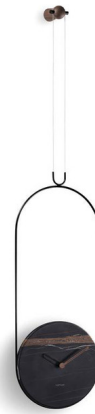

## Colgante Wall Clock

By Nomon

### Description

The Colgante Wall Clock modern profile creates a statement on any wall where it calls home. Composed of either Walnut or Marble, the Colgante's elegance is completed by Brass or Black details throughout the composition. Add one to the office or bedroom for a touch of modernity.

Shown in black / sahara noir marble

### Specifications

COLOR	Sahara Noir Marble
BODY FINISH	Black
WATTAGE	N/A
DIMMER	N/A
DIMENSIONS	11.8"W x 33.1"H x 3.15"D
BULB	N/A

CLICK TO VIEW PRODUCT

Notes: