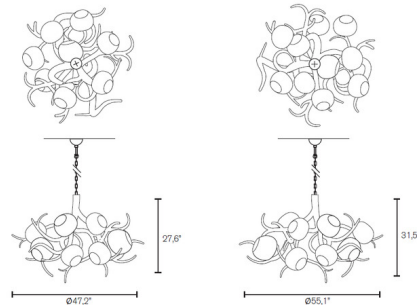

Description

The Ersa Round Chandelier, named for the Greek Goddess of dew, draws inspiration from nature's dew drops formed throughout the night and glistening in the first rays of light. This sculptural masterpiece brings organic shaped glass and sinewy branches of metal to your space. Available in two sizes. Each fixture is a unique, hand crafted piece, and comes with a certificate of authenticity. NOTE - Both sizes require a special rated junction box for fixtures weighing over 50 pounds.

Specifications

COLOR Iridescent
BODY FINISH Nickel
WATTAGE 45W
DIMMER Standard 120V
DIMENSIONS 47.2"W x 27.6"H
BULB NOT INCLUDED 9 x G25/Medium (E26)/5W/120V LED
OTHER BULB OPTIONS 9 x G25/Medium (E26)/120V Incandescent
COUNTRY OF ORIGIN Netherlands

Technical Information

PRODUCT DIMENSIONS Adjustable Chain Length: 66.9"

Shown in nickel / iridescent

Notes:

CLICK TO VIEW PRODUCT