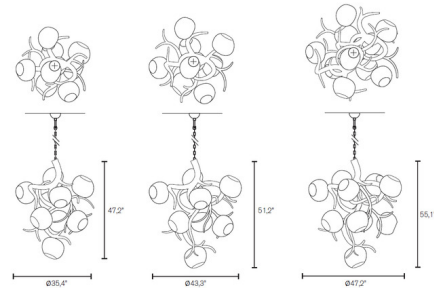

### Description

The Ersa Conical Chandelier, named for the Greek Goddess of dew, draws inspiration from nature's dew drops formed throughout the night and glistening in the first rays of light. This sculptural masterpiece brings organic shaped glass and sinewy branches of metal to your space. Available in three sizes. Each fixture is a unique, hand crafted piece, and comes with a certificate of authenticity. NOTE - All sizes require a special rated junction box for fixtures weighing over 50 pounds.

### Specifications

COLOR . . . . . Iridescent  
BODY FINISH . . . . . Nickel  
WATTAGE . . . . . 45W  
DIMMER . . . . . Standard 120V  
DIMENSIONS . . . . . 35.4"W x 47.2"H  
BULB NOT INCLUDED . . . . . 9 x G25/Medium (E26)/5W/120V LED  
OTHER BULB OPTIONS . . . . . 9 x G25/Medium (E26)/120V Incandescent  
COUNTRY OF ORIGIN . . . . . Netherlands

### Technical Information

PRODUCT DIMENSIONS . . . . . Adjustable Chain Length: 66.9"

Shown in nickel / iridescent

CLICK TO VIEW PRODUCT

Notes: