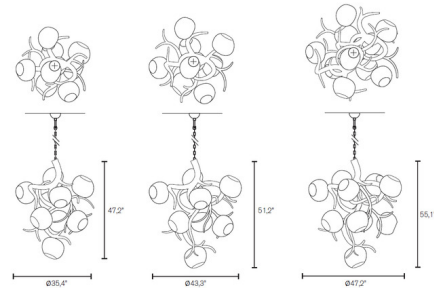

CLICK TO VIEW PRODUCT

Notes: