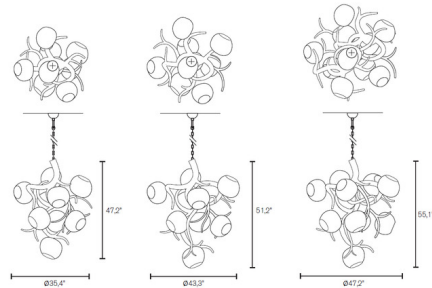

By Brand Van Egmond

Description

The Ersa Conical Chandelier, named for the Greek Goddess of dew, draws inspiration from nature's dew drops formed throughout the night and glistening in the first rays of light. This sculptural masterpiece brings organic shaped glass and sinewy branches of metal to your space. Available in three sizes. Each fixture is a unique, hand crafted piece, and comes with a certificate of authenticity. NOTE - All sizes require a special rated junction box for fixtures weighing over 50 pounds.

Specifications

COLOR Iridescent
BODY FINISH Nickel
WATTAGE 45W
DIMMER Standard 120V
DIMENSIONS 35.4"W x 47.2"H
BULB NOT INCLUDED 9 x G25/Medium (E26)/5W/120V LED
OTHER BULB OPTIONS 9 x G25/Medium (E26)/120V Incandescent
COUNTRY OF ORIGIN Netherlands

Technical Information

PRODUCT DIMENSIONS Adjustable Chain Length: 66.9"

Shown in nickel / iridescent

CLICK TO VIEW PRODUCT

Notes: