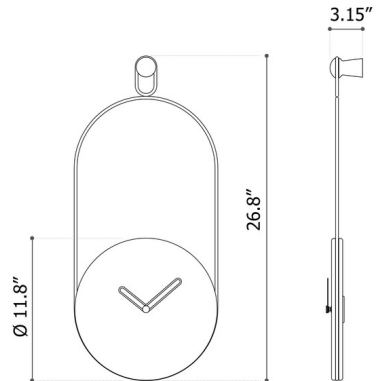

By Nomon

Description

The Eslabon Wall Clock design plays a bit with its shape offering versatility when decorating any home. The design is innovative and old at the same time.

Shown in brass / sahara noir marble

Specifications

COLOR	Sahara Noir Marble
BODY FINISH	Brass
WATTAGE	N/A
DIMMER	N/A
DIMENSIONS	11.8"W x 26.8"H x 3.15"D
BULB	N/A

CLICK TO VIEW PRODUCT

Notes: