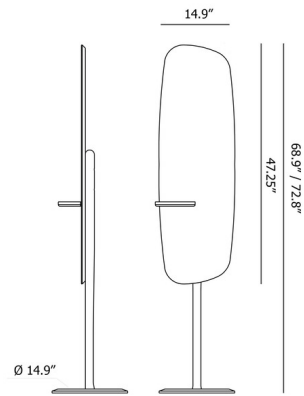

Lightology

lightology.com
866-954-4489
07-03-26

Project: _____

Company: _____

Location: _____ Fixture Type: _____

SPEC #: **NOM1014202**

Approved On: _____ Approved By: _____

Espejo de Pie Floor Mirror By Nomon

Description

The Espejo de Pie Floor Mirror is a sophisticated, stylish, and functional piece to add to your everyday routine. It displays an artfully shaped mirror with a Wood catch-all tray attached and standing on a Marble base.

Shown in black stained ash / sahara noir marble

Specifications

| | |
|-------------|--------------------------|
| COLOR | Sahara Noir Marble |
| BODY FINISH | Black Stained Ash |
| WATTAGE | N/A |
| DIMMER | N/A |
| DIMENSIONS | 14.9"W x 72.8"H x 14.9"D |
| BULB | N/A |