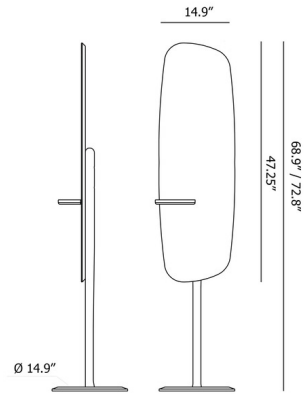

Lightology

lightology.com
866-954-4489
04-25-26

Project: _____

Company: _____

Location: _____ Fixture Type: _____

SPEC #: **NOM1014202**

Approved On: _____ Approved By: _____

Espejo de Pie Floor Mirror By Nomon

Description

The Espejo de Pie Floor Mirror is a sophisticated, stylish, and functional piece to add to your everyday routine. It displays an artfully shaped mirror with a Wood catch-all tray attached and standing on a Marble base.

Shown in black stained ash / sahara noir marble

*The mirror can be adjusted in two heights.

Specifications

COLOR	Sahara Noir Marble
BODY FINISH	Black Stained Ash
WATTAGE	N/A
DIMMER	N/A
DIMENSIONS	14.9"W x 72.8"H x 14.9"D
BULB	N/A