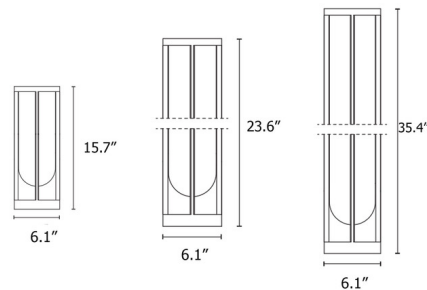

CLICK TO VIEW PRODUCT

Notes: