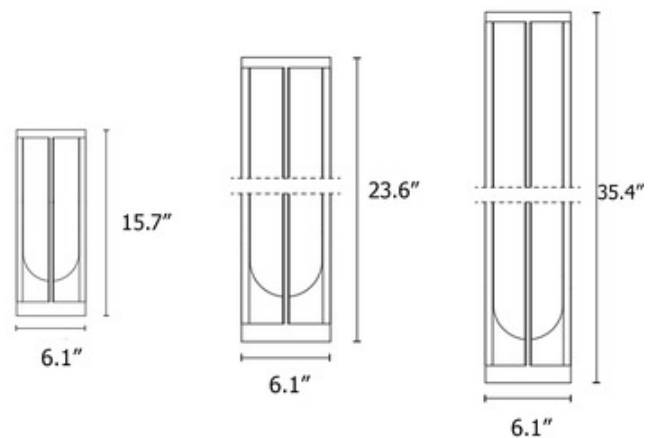

DESIGNER

Philippe Starck

BRAND

FLOS

DESCRIPTION

The In Vitro Bollard Light is an elegant option for outdoor lighting that modernizes the classic lantern into a contemporary structure blending craftsmanship and technology into a new design. A concealed LED light source is magically lit and warmly emanates through the slim glass dome shade creating an atmospheric glow. Available in three sizes with a White, Anthracite, Black, Deep Brown, Forest Green, Terracotta, or Pale Green finish. Non-Dimmable or 0-10V dimming options available, as well as a choice of 3000K or 2700K light color temperature. UL listed, wet locations.

Shown in: Forest Green / Transparent

SHADE COLOR	Transparent
BODY FINISH	Forest Green
WATTAGE	11W
DIMMER	Not Dimmable
DIMENSIONS	6.1"W x 15.7"H
INTEGRATED LED MODULE	
LAMP	1 x LED/11W/120V LED

Technical Information

LUMINOUS FLUX	1150 lumens
LUMENS/WATT	104.55
LAMP COLOR	2700K
COLOR RENDERING	80 CRI

SPEC # FLO1014238

COMPANY	PROJECT	FIXTURE TYPE	APPROVED BY	DATE