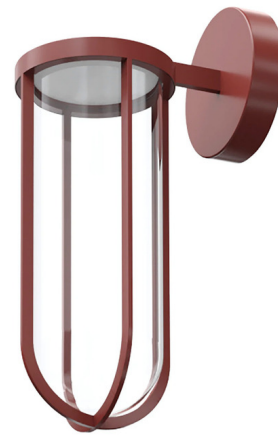

## In Vitro Outdoor Wall Sconce By FLOS

### Description

Transform your outdoor walls into canvases of light with the Flos In Vitro Outdoor Wall Sconce, an elegant fixture that brilliantly modernizes the timeless lantern. This design is a harmonious fusion of innovative craftsmanship and cutting-edge technology, projecting an inviting and atmospheric glow. A discreetly concealed LED light source appears magically lit, warmly radiating through the slender glass dome shade, creating a captivating halo on your exterior surfaces. Available in a refined spectrum of finishes, the In Vitro Wall Sconce offers versatility to complement any architectural style or landscape. It provides practical lighting options, with choices for Non-Dimmable or 0-10V dimming, and either a crisp 3000K or warm 2700K color temperature. Durably constructed and UL listed for wet locations, this sconce is engineered to provide reliable, beautiful illumination for years to come, enhancing the curb appeal and functionality of your outdoor living areas.

### Specifications

COLOR . . . . . Transparent  
BODY FINISH . . . . . Terracotta  
WATTAGE . . . . . 11W  
DIMMER . . . . . Not Dimmable  
DIMENSIONS . . . . . 5.6"W x 17.1"H x 9.1"D  
INTEGRATED LED MODULE . . . . . 1 x LED/11W/120V LED  
COUNTRY OF ORIGIN . . . . . Italy