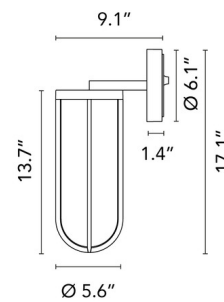

### Specifications

COLOR . . . . . Transparent  
BODY FINISH . . . . . Terracotta  
WATTAGE . . . . . 11W  
DIMMER . . . . . Not Dimmable  
DIMENSIONS . . . . . 5.6"W x 17.1"H x 9.1"D  
INTEGRATED LED MODULE . . . . . 1 x LED/11W/120V LED  
COUNTRY OF ORIGIN . . . . . Italy