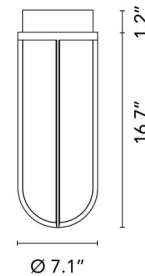

IN VITRO CEILING