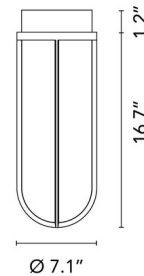

IN VITRO CEILING