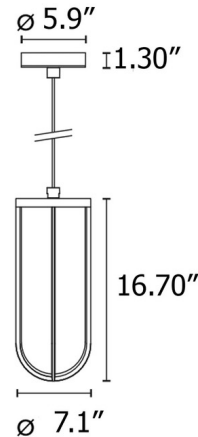

Shown in white / transparent