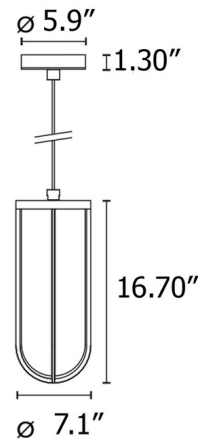

Shown in white / transparent