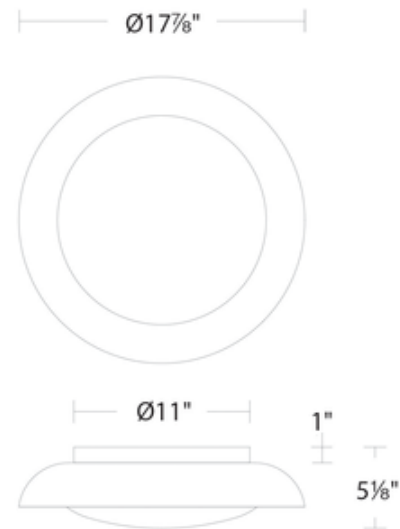

FM-49118

COMPANY	PROJECT	FIXTURE TYPE	APPROVED BY	DATE