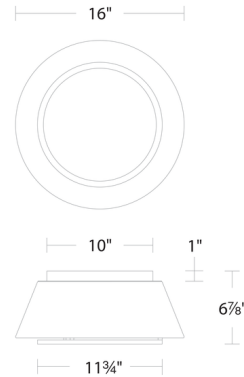

Description

The Hailey Ceiling Flush Light features an Aluminum body and a Fabric shade with an etched Acrylic diffuser. Includes a driver concealed within the fixture.

Specifications

COLOR Beige
BODY FINISH Black
WATTAGE 15W
DIMMER Low Voltage Electronic
DIMENSIONS 16"W x 7"H
INTEGRATED LED MODULE LED/15W/120V LED
COUNTRY OF ORIGIN China

Technical Information

LAMP LIFE 60000 hours
BEAM SPREAD Flood
COLOR RENDERING 90 CRI
LAMP COLOR 3000K
LUMENS/WATT 50.60
LUMINOUS FLUX 759 lumens

Shown in black / beige

FM-53116

CLICK TO VIEW PRODUCT

Notes: